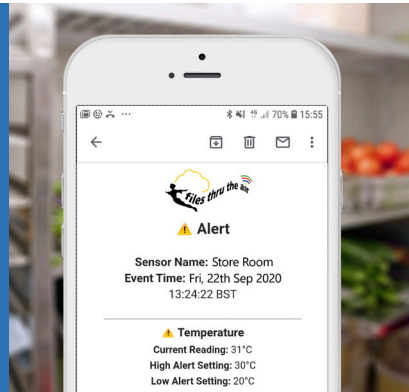

# Wireless Alert T

Wireless Alert T is a battery-powered temperature sensor that sends a warning email if a user-set level is reached. Simply select your temperature limits and connect to your Wi-Fi network using the FilesThruTheAir mobile app.

- -18 to +54 °C measurement range using an internal sensor
- User-configurable high and low temperature limits
- Sends email alerts and scheduled status reports
- Flashing alert indicator
- Wi-Fi connected
- Simple to set up using the free mobile app
- Two years' battery life (typical)
- No ongoing subscription fees
- Includes sticky pad for wall mounting