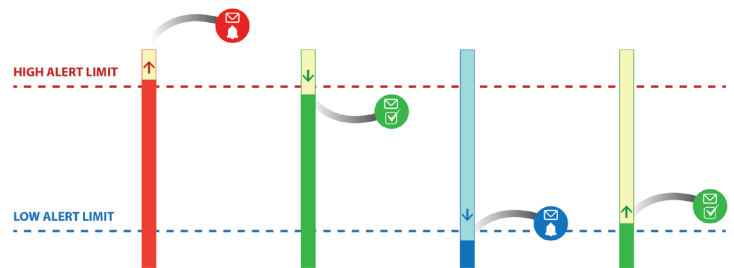

# Wireless Alert T

Wireless Alert T is a battery-powered temperature sensor that sends a warning email if a user-set level is reached. Simply select your temperature limits and connect to your Wi-Fi network using the FilesThruTheAir mobile app.

- -18 to +54 °C measurement range using an internal sensor
- User-configurable high and low temperature limits
- Sends email alerts and scheduled status reports
- Flashing alert indicator
- Wi-Fi connected
- Simple to set up using the free mobile app
- Two years' battery life (typical)
- No ongoing subscription fees
- Includes sticky pad for wall mounting

The Wireless Alert T can be set up to monitor temperature limits in a variety of applications. High and low temperature limits are user-configurable between -18 and 54 °C (0 and 129 °F). The device will trigger a notification email, sent to a user-selected address, if the temperature limits are breached and when the temperature returns to normal. In addition to this, the device can send a scheduled summary email detailing minimum, maximum and average temperature, as well as battery level, number of alerts, and total time spent in alert.

## Specifications

	Minimum	Typical	Maximum	Unit
Measurement Range	-18 (0)		54 (129)	°C (°F)
Measurement Resolution		1 (2)		°C (°F)
Measurement Accuracy		±1 (±2)		°C(°F)
Device Operating Temperature	-18 (0)		54 (129)	°C (°F)
Alert Levels	User-configurable, within measurement range stated above			
Response Time	< 1 minute			
Environmental Conditions*	Indoor use only - IP5X			
Product Dimensions	69 x 32 x 22 (2.7 x 1.3 x 0.9)			mm (inches)
Battery Type	2 x 1.5V Alkaline LR03/UM4/AAA			
Battery Life**	2			Years
Wi-Fi***	WPA/WPA-2 Personal - 802.11bgn (2.4GHz)			